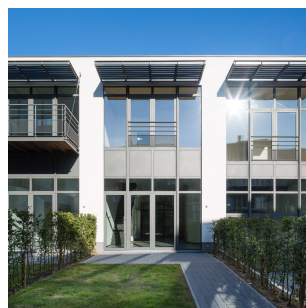

LOFT HOUSE

Architect

Landscape architect

Structural engineer

Acoustical engineer

PEB engineer

Real estate agency

DDS & PARTNERS

Les jardins du peintre

JZH

ICA

Econergy

Corporate Relocations/ Lecobel